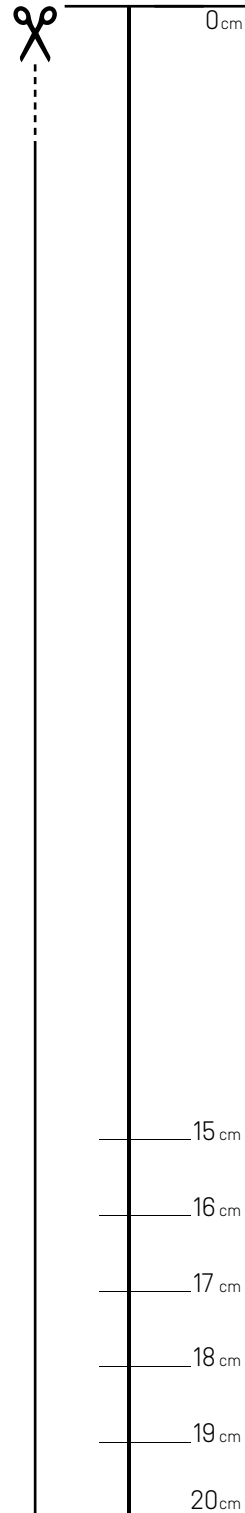

NADA GHAZAL

FINE JEWELRY

BRACELET SIZE GUIDE

Measure your wrist with this printable measure tape to obtain bracelet size.

To verify the measurements of this bracelet size chart,
Print at 100% and the line above should measure 115mm